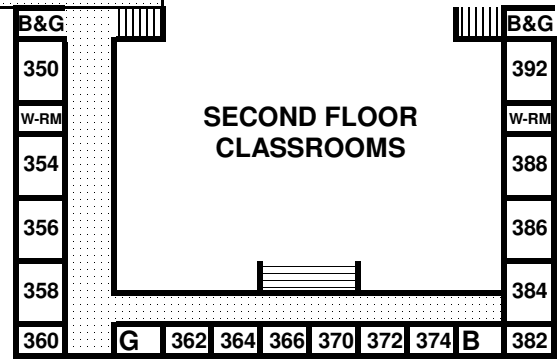

BASTANCHURY ROAD

YORBA LINDA HIGH SCHOOL
 19900 Bastanchury Road
 Yorba Linda, CA 92886
 714-986-7500

PARKING LOT

—

—