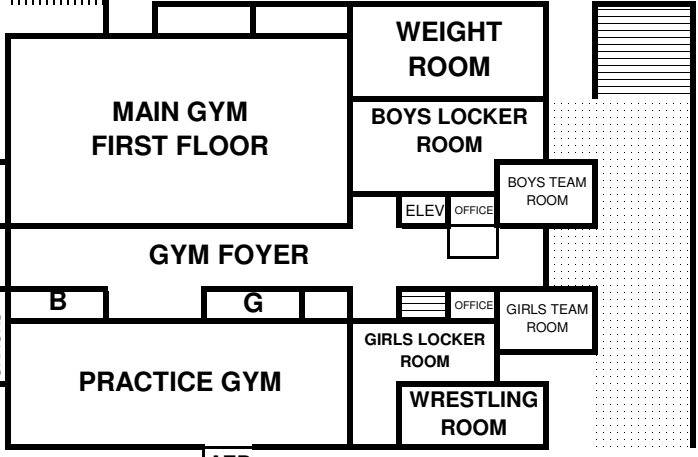

BASTANCHURY ROAD

YORBA LINDA HIGH SCHOOL
 19900 Bastanchury Road
 Yorba Linda, CA 92886
 714-986-7500

PARKING LOT

—

—