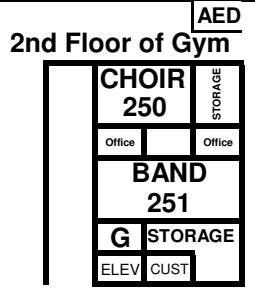

BASTANCHURY ROAD

YORBA LINDA HIGH SCHOOL
 19900 Bastanchury Road
 Yorba Linda, CA 92886
 714-986-7500

PARKING LOT

—

—