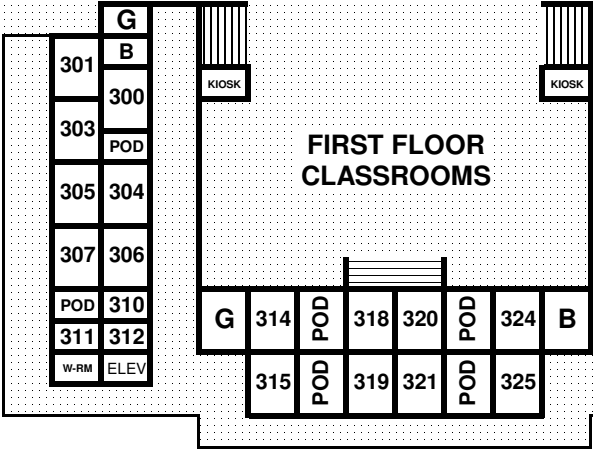

BASTANCHURY ROAD

YORBA LINDA HIGH SCHOOL
 19900 Bastanchury Road
 Yorba Linda, CA 92886
 714-986-7500

PARKING LOT

—

—